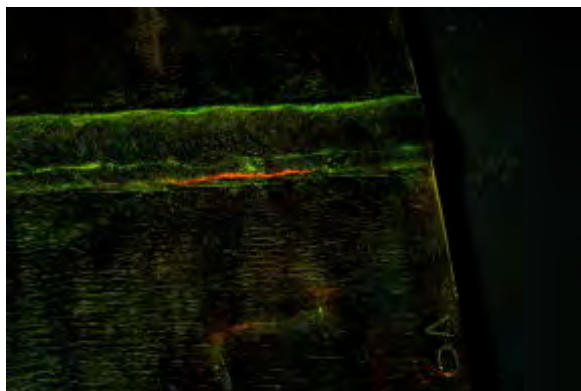

BLUELINE MODEL FPS-1 FLUORESCENCE PHOTOGRAPHY SYSTEM

System includes:

- Digital camera with >12 Mega-pixel resolution
- Custom made interference filter on flash
- Three filters for the camera
  - One that blocks all ultraviolet for use with your UV lights
  - One that blocks all reflected blue light for fluorescence-only photos anywhere
  - One that lets in some of the reflected blue light to provide more background context
- 1 GB SD memory card
- USB 2.0 SD card reader for easy connection to your computer
- Lens cover
- Flash bracket with flex arm
- Off-camera hot shoe adapter for flash
- Spare battery for camera
- Battery charger for camera battery
- Two sets of high density NiMH batteries for flash, with plastic case
- Battery charger for flash batteries
- Camera operating manual
- Custom fluorescence photography manual
- Rugged shipping case with custom-cut foam

NOTE - Due to the ever-changing availability of cameras, flash units, batteries and other components, the specific items included in the BlueLine FPS-1 Fluorescence Photography System may change with time. BlueLine will keep the system up-to-date with components that deliver the necessary performance.